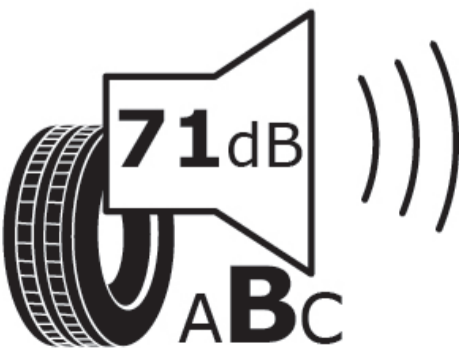

SNOW **LION** TR777

235/75R15 105T

For Europe EAN

For USA UPC

ENERG

TRIANGLE

CBPTR77723E15THJ

235/75R15 105 T

C1

2020/740